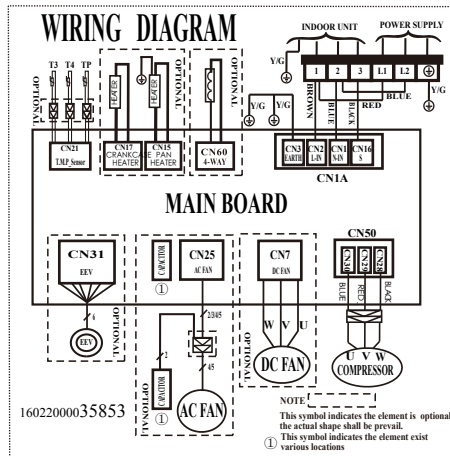

Mitsutomo Wiring Diagram

Outdoor Unit: HO-SZ12-AB-Q

Indoor Unit: HC-UZ12-AB-Q