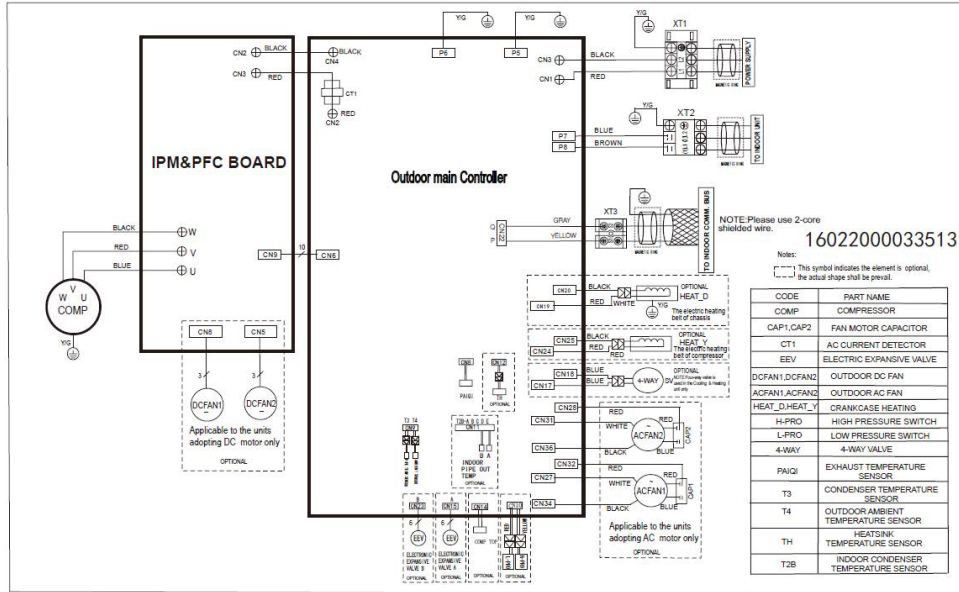

Mitsutomo Wiring Diagram

Outdoor Unit: HO-SZ36-BB-Q

Indoor Unit: HC-UZ36-BB-Q