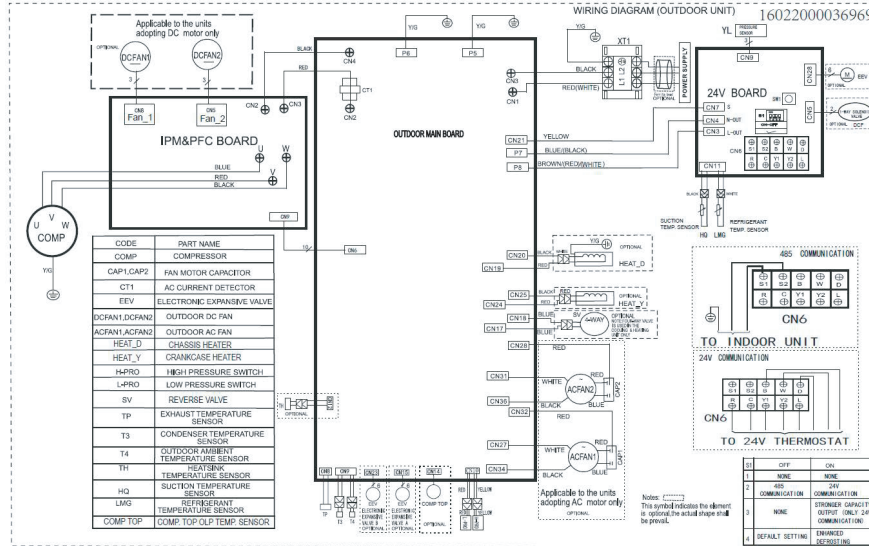

Mitsutomo Wiring Diagram

Outdoor Unit: UHO36-NB-Q

Indoor Unit: UHM36-CB-Q