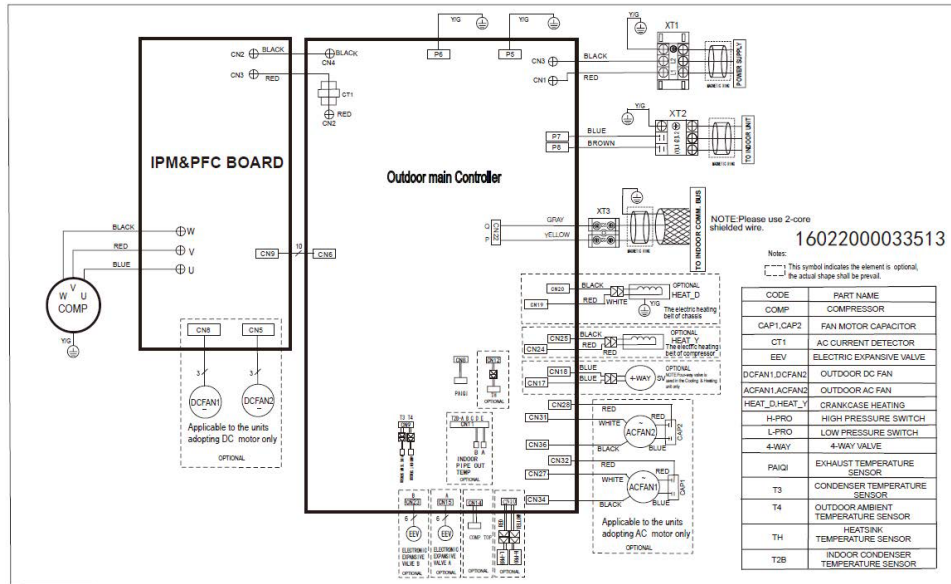

Mitsutomo Wiring Diagram

Outdoor Unit: HO-SZ36-BB-Q

Indoor Unit: HD-UZ36-BB-Q