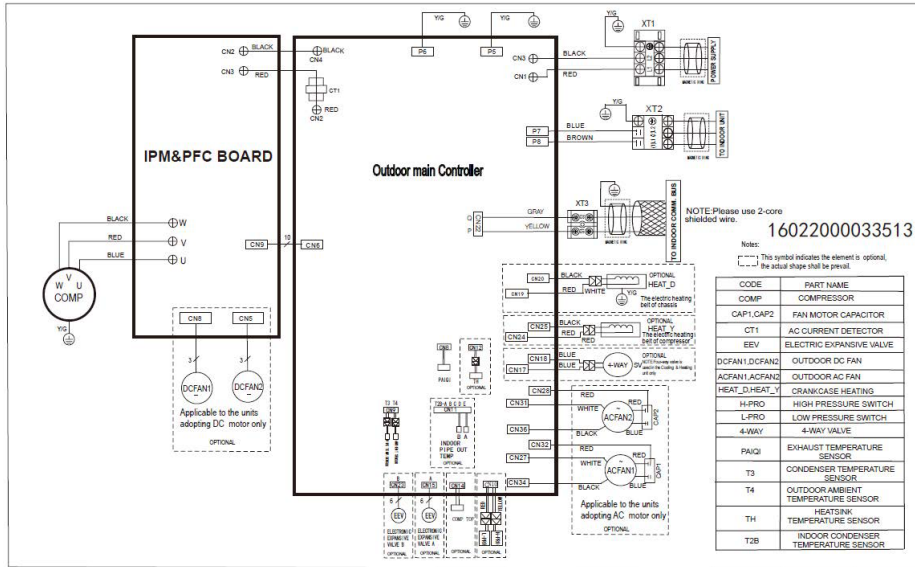

Mitsutomo Wiring Diagram

Outdoor Unit: HO-SZ48-BB-Q

Indoor Unit: HC-UZ48-BB-Q