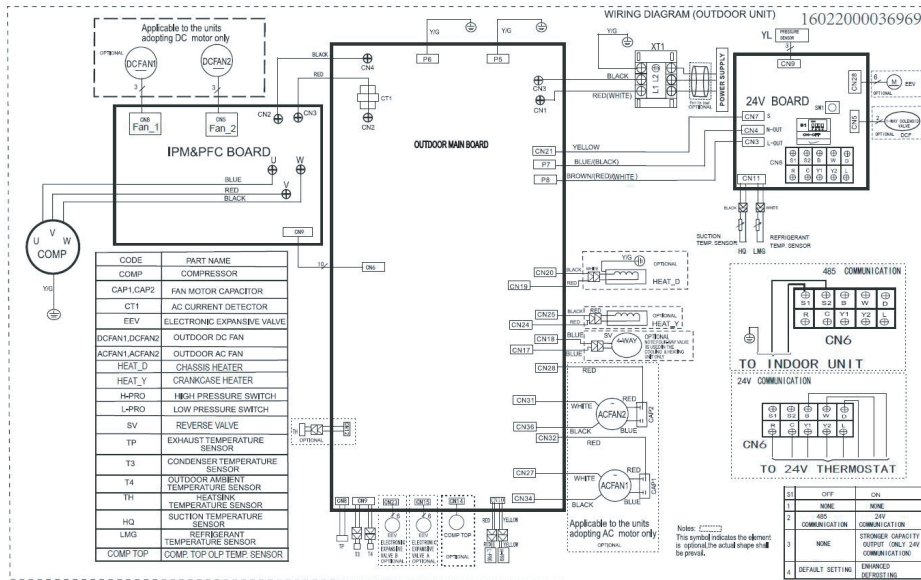

Mitsutomo Wiring Diagram

Outdoor Unit: UHO48-NB-Q

Indoor Unit: UHM48-CB-Q