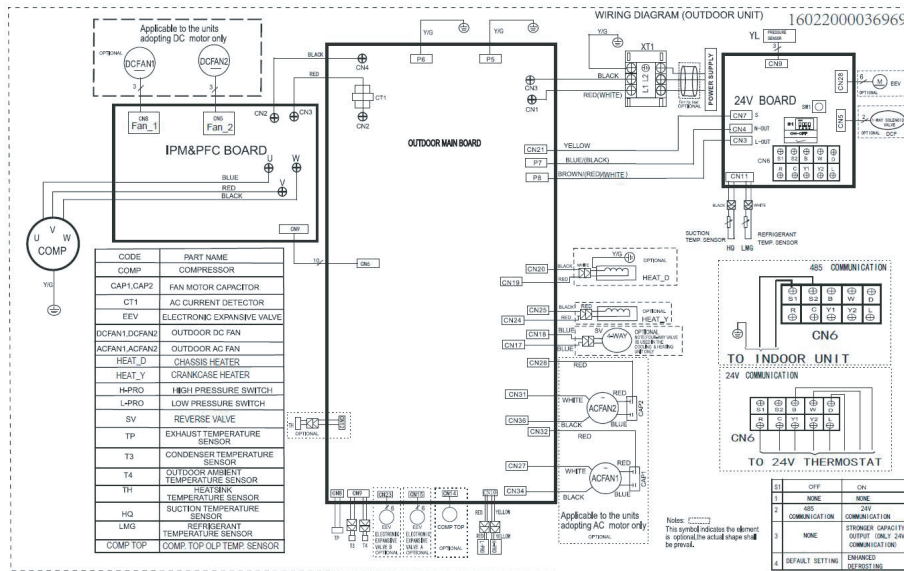

Mitsutomo Wiring Diagram

Outdoor Unit: UHO60-NB-Q

Indoor Unit: UHM60-DB-Q