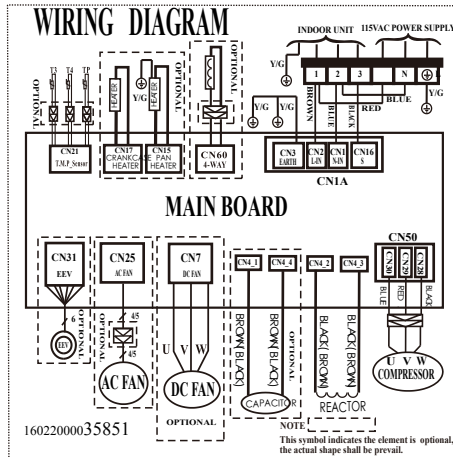

## Mitsutomo Wiring Diagram

### Outdoor Unit: RO-SZ09-AB-J