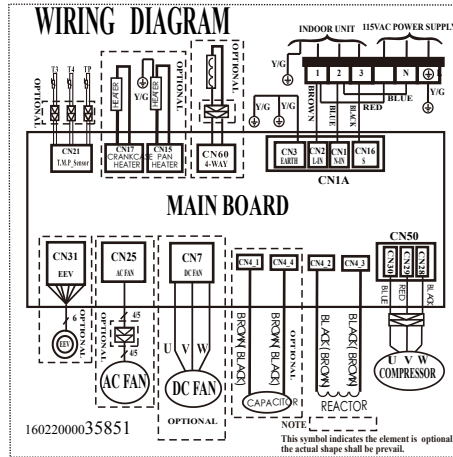

# Mitsutomo Wiring Diagram

## Outdoor Unit: RO-SZ12-AB-J