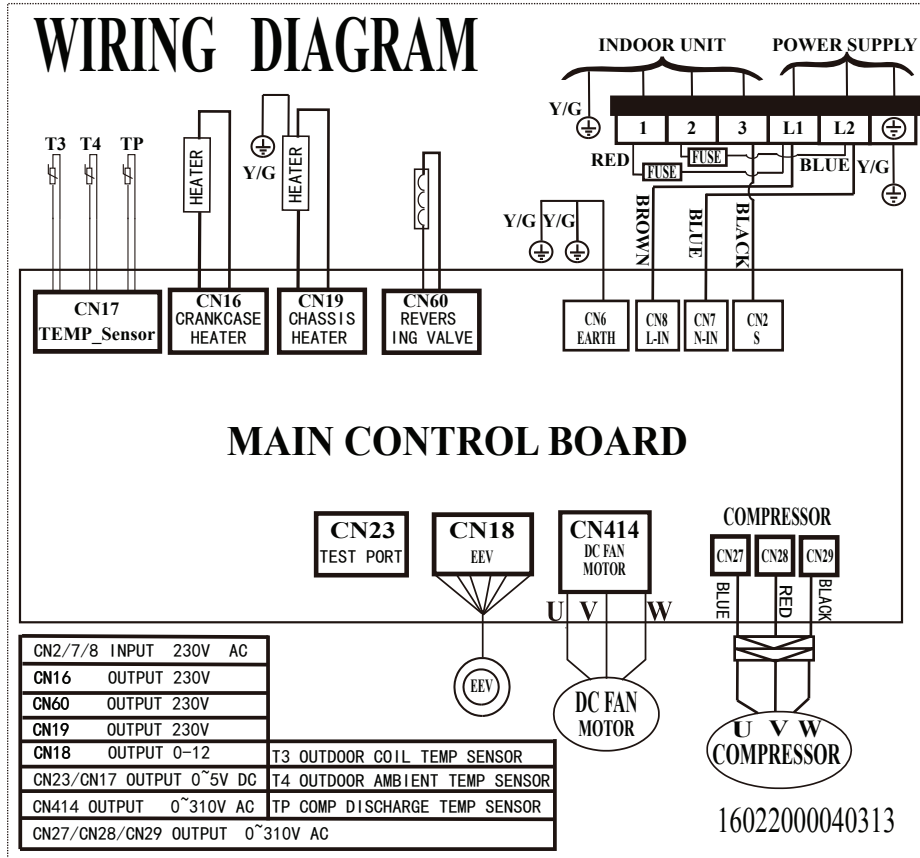

Mitsutomo Wiring Diagram

Outdoor Unit: HO-SZ18-LA-Q

Indoor Unit: S-HD-UZ18-LA-Q