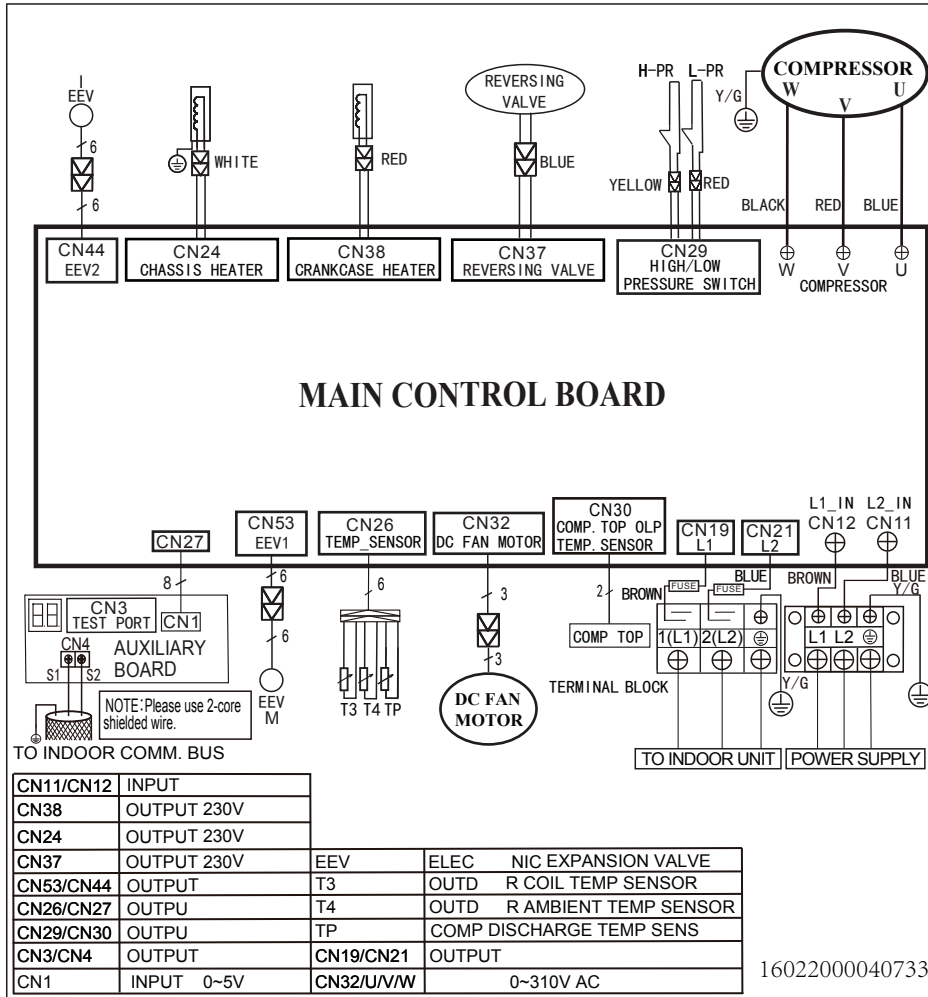

Mitsutomo Wiring Diagram

Outdoor Unit: HO-SG36-LA-Q

Indoor Unit: HC-UG36-LA-Q