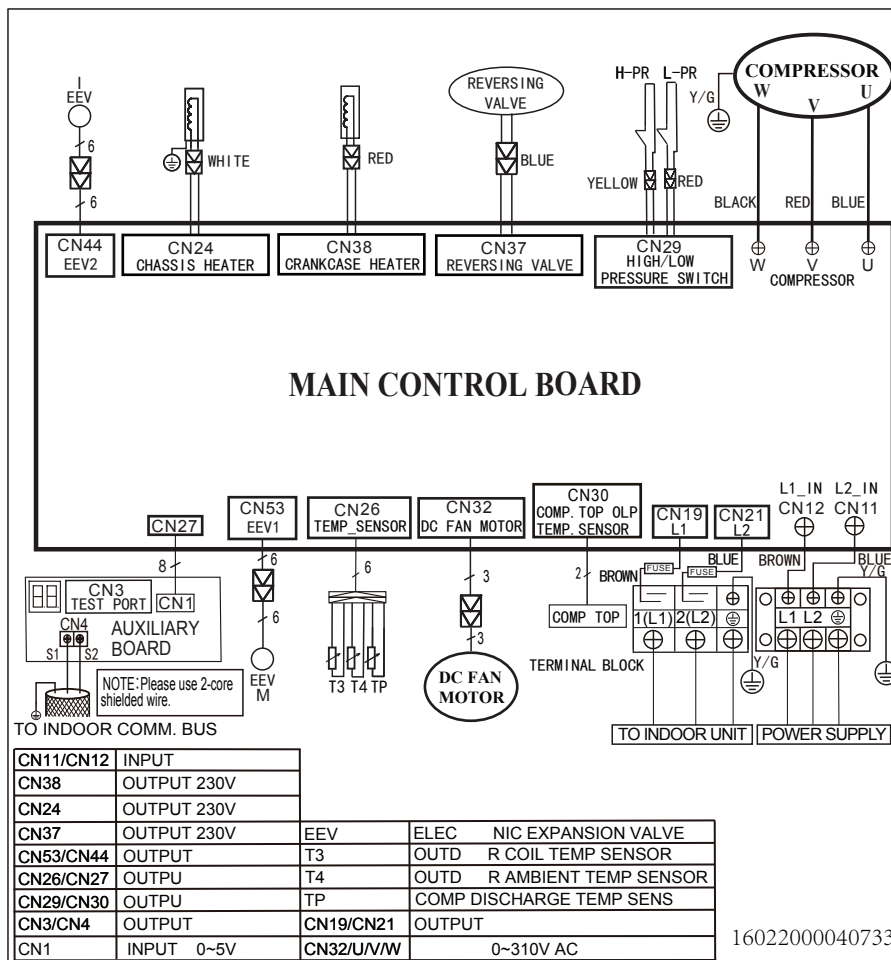

Mitsutomo Wiring Diagram

Outdoor Unit: HO-SG36-LA-Q

Indoor Unit: HD-UG36-LA-Q