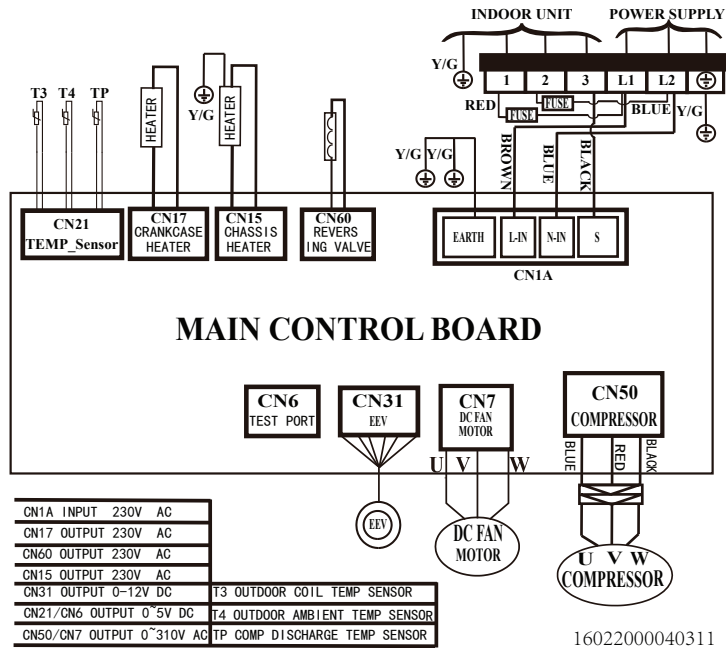

Mitsutomo Wiring Diagram

Outdoor Unit: HO-SZ12-LA-Q

Indoor Unit: HJ-UZ12-LA-Q