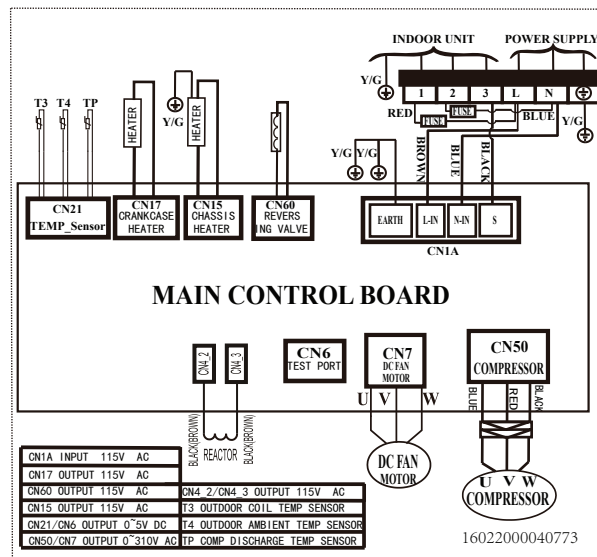

Mitsutomo Wiring Diagram

Outdoor Unit: RO-SZ18-LA-Q

Indoor Unit: RW-SZ18-LA-Q