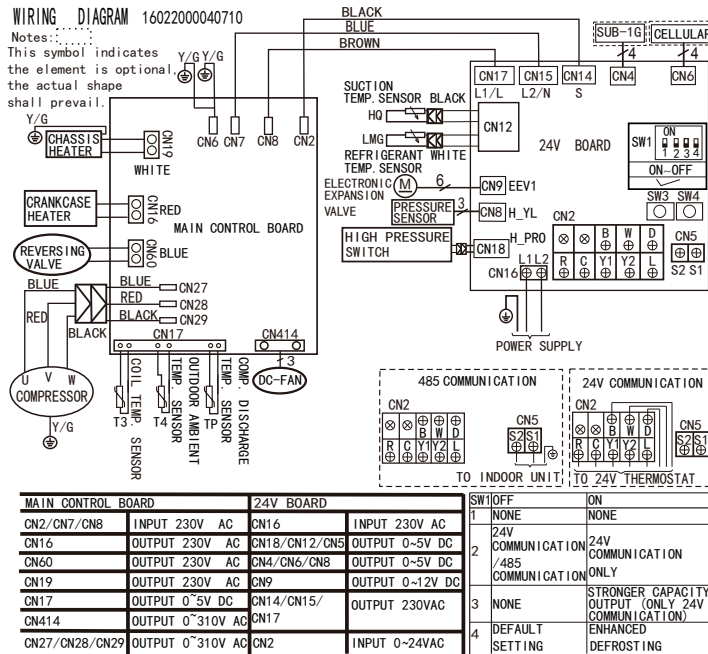

Mitsutomo Wiring Diagram

Outdoor Unit: UHO36-NB-LA-Q

Indoor Unit: UHM36-CB-LA-Q