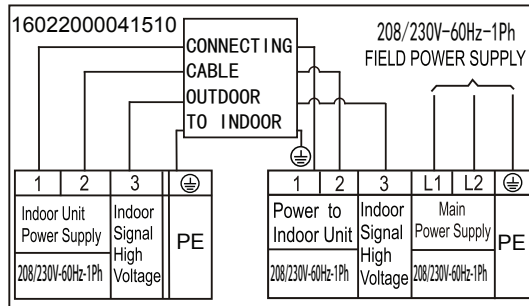

Mitsutomo Wiring Diagram

Outdoor Unit: RU-UZ36-LA-Q

Indoor Unit: HW-UZ36-LA-Q