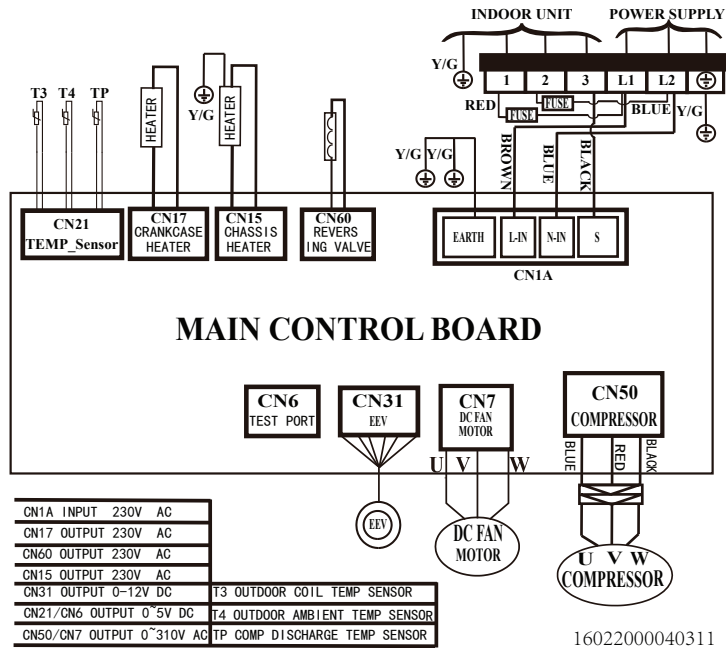

Mitsutomo Wiring Diagram

Outdoor Unit: HO-SZ09-LA-Q

Indoor Unit: HJ-UZ09-LA-Q