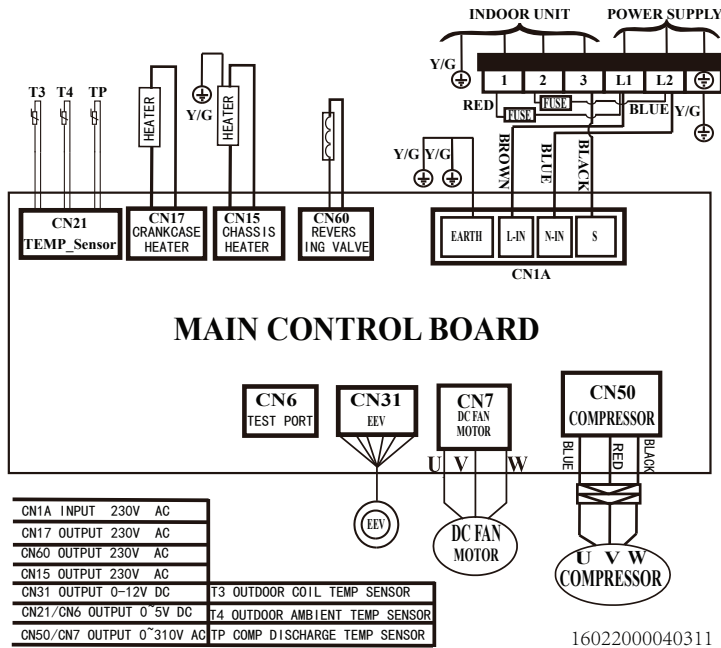

Mitsutomo Wiring Diagram

Outdoor Unit: HO-SZ09-LA-Q

Indoor Unit: HC-UZ09-LA-Q