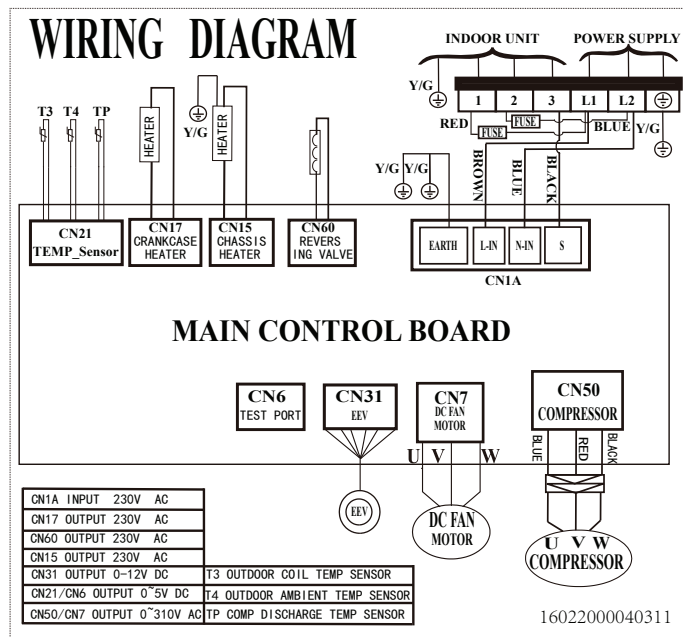

Mitsutomo Wiring Diagram

Outdoor Unit: HO-SZ12-LA-Q

Indoor Unit: HW-UZ12-LA-Q