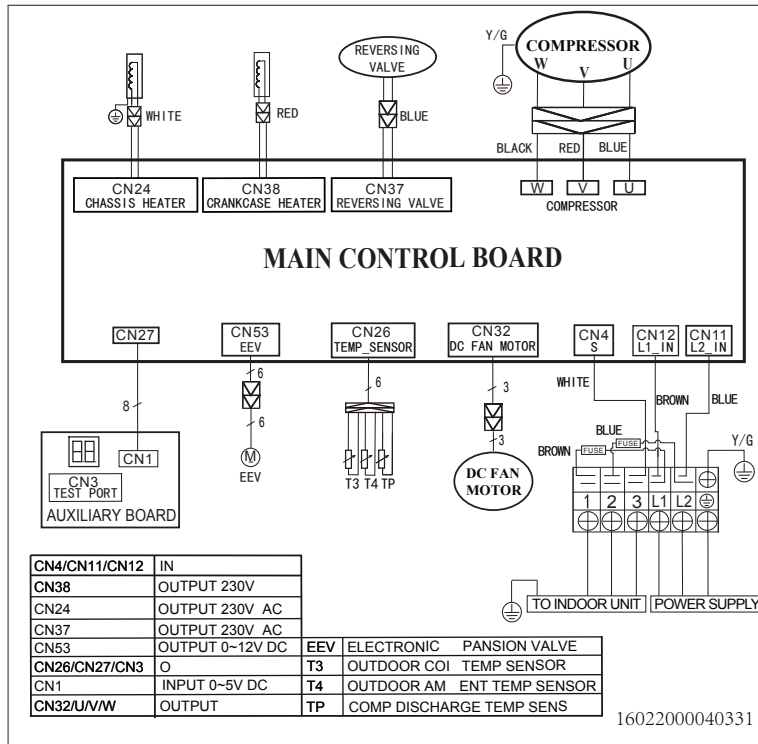

Mitsutomo Wiring Diagram

Outdoor Unit: HO-SZ24-LA-Q

Indoor Unit: HW-UZ24-LA-Q