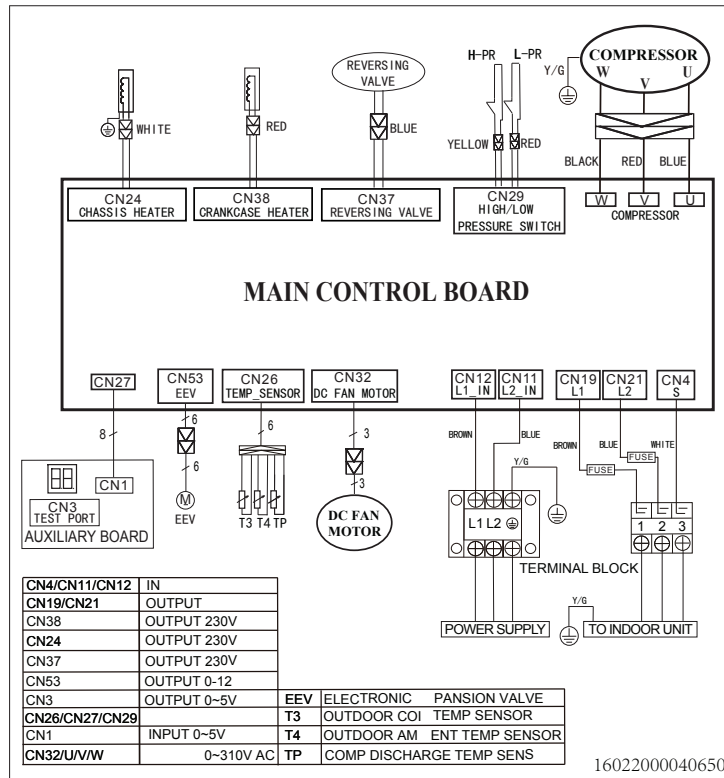

Mitsutomo Wiring Diagram

Outdoor Unit: HO-SZ36-LC-Q

Indoor Unit: HW-UZ36-LC-Q