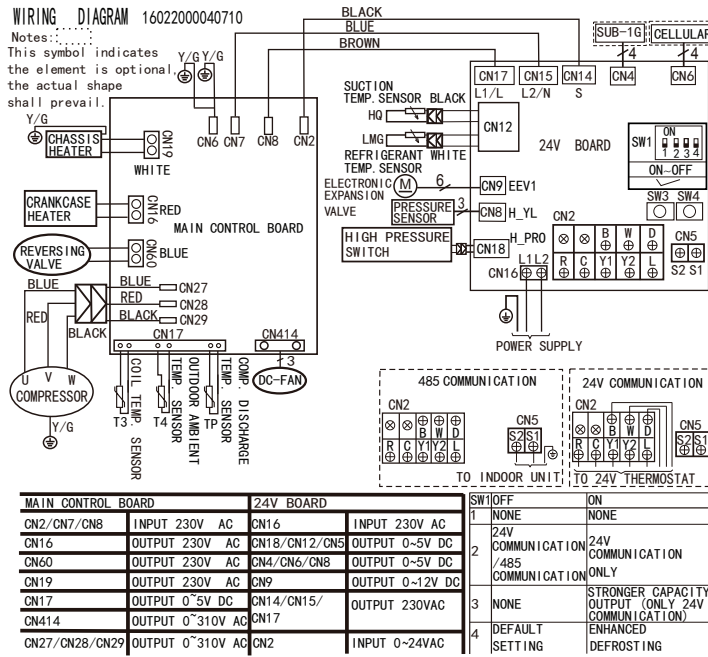

Mitsutomo Wiring Diagram

Outdoor Unit: UHO42-NB-LA-Q

Indoor Unit: UHM42-CB-LA-Q