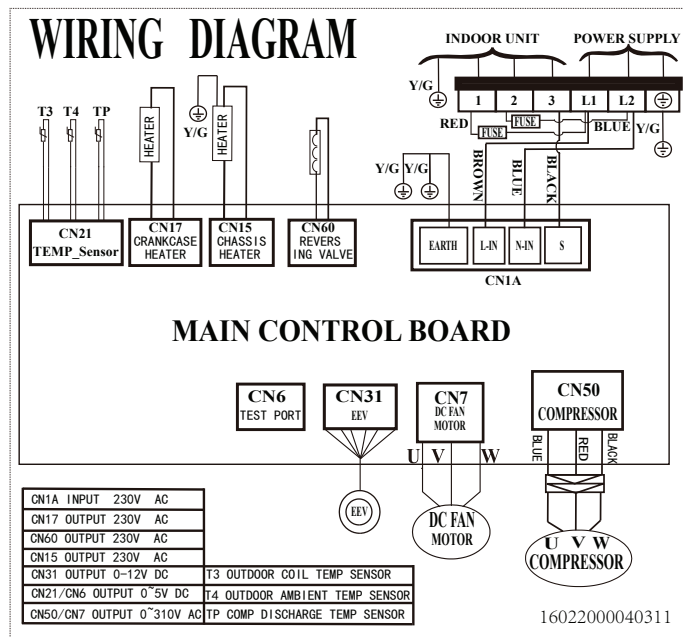

Mitsutomo Wiring Diagram

Outdoor Unit: HO-SZ09-LA-Q

Indoor Unit: HW-UZ09-LA-Q